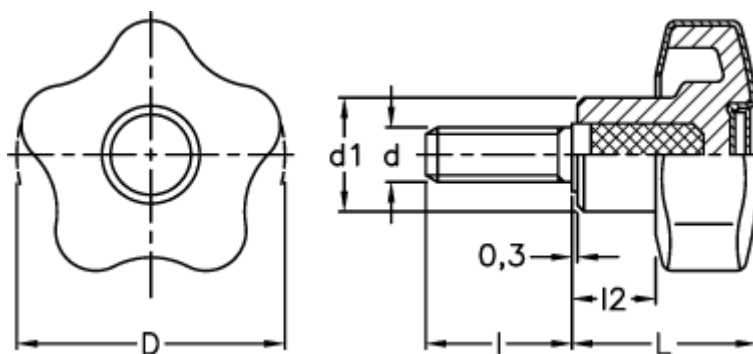

Article number: 23021700213

Description: E+G Lobe knobs

VCT.66 p-M10x20 SOFT C3 RAL7035 - gray cap

Measures

D	= 66
d1	= 21.5
d 6g	= M10
l	= 20
L	= 38.5
l2	= 15.5